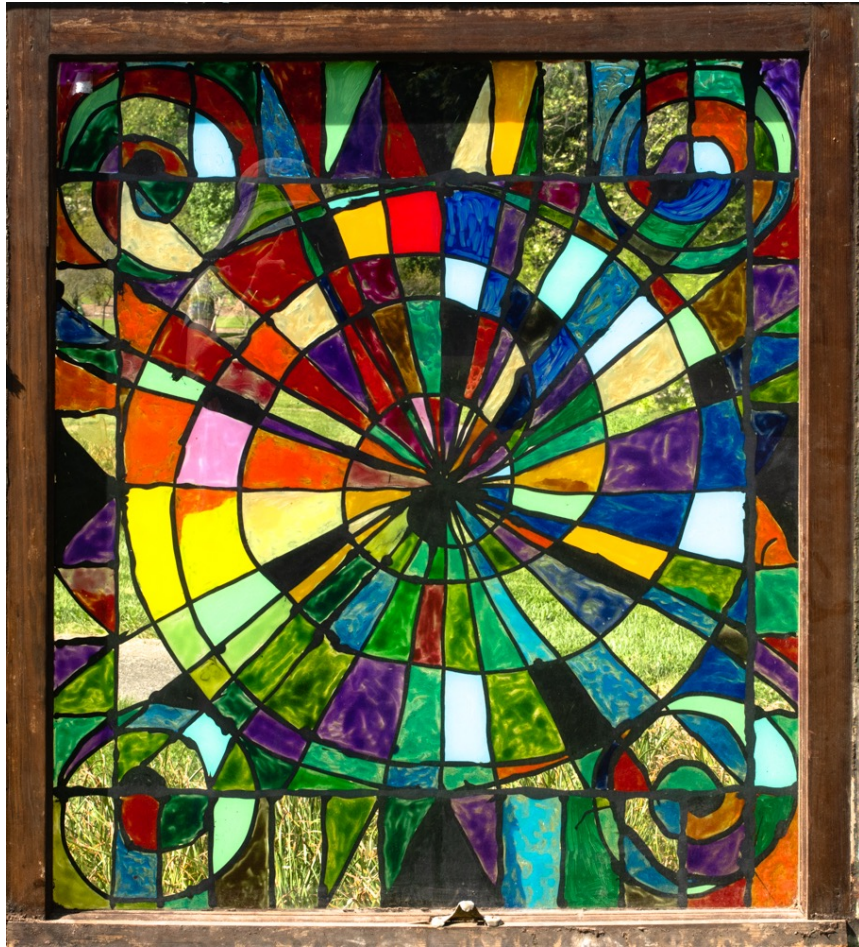

**Light Cycle,
Hiromi Okumura**

Medium: Glass paint

This is an homage to Humanity, dedicated to Notre Dame Rose Window. Nothing can defeat humanity. We stand together strong.

Bio: School of Visual Arts Faculty, Virginia Tech.