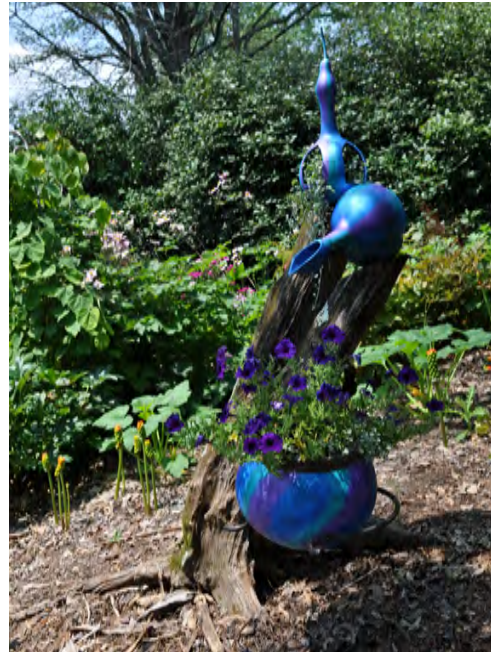

## **A-gourd-ius Garden**

*By Linda Correll*

**Artist Statement:** Relating to the theme of Aquarius, this piece is to represent the abundance of all things in nature and as a reminder of the critical role of the water bearer in all of us.

**Artist Biography:** Linda Correll is native to Giles County, VA and has experienced a successful career in scientific research and management at Virginia Tech. She has always had a love for art and creative problem solving. Her creative passions have led her to many artistic opportunities and she continues to learn from workshops and her art friends. She is always looking for a challenge and that has inspired her diversity of media and interests. Her primary media is photography, and her abstract compositions provoke pondering of the subject or a focus on a study of the details. Linda has recently added sculpture to her portfolio of works. She has shown her photography in VA and NC shows and sculptures at the VT Hahn Simply Elemental Outdoor Sculpture shows, and Radford University. She is a member of the Blacksburg Regional Art Association, Floyd Center for the Arts, Backyard Stone Carvers and the New River Gourd Society.